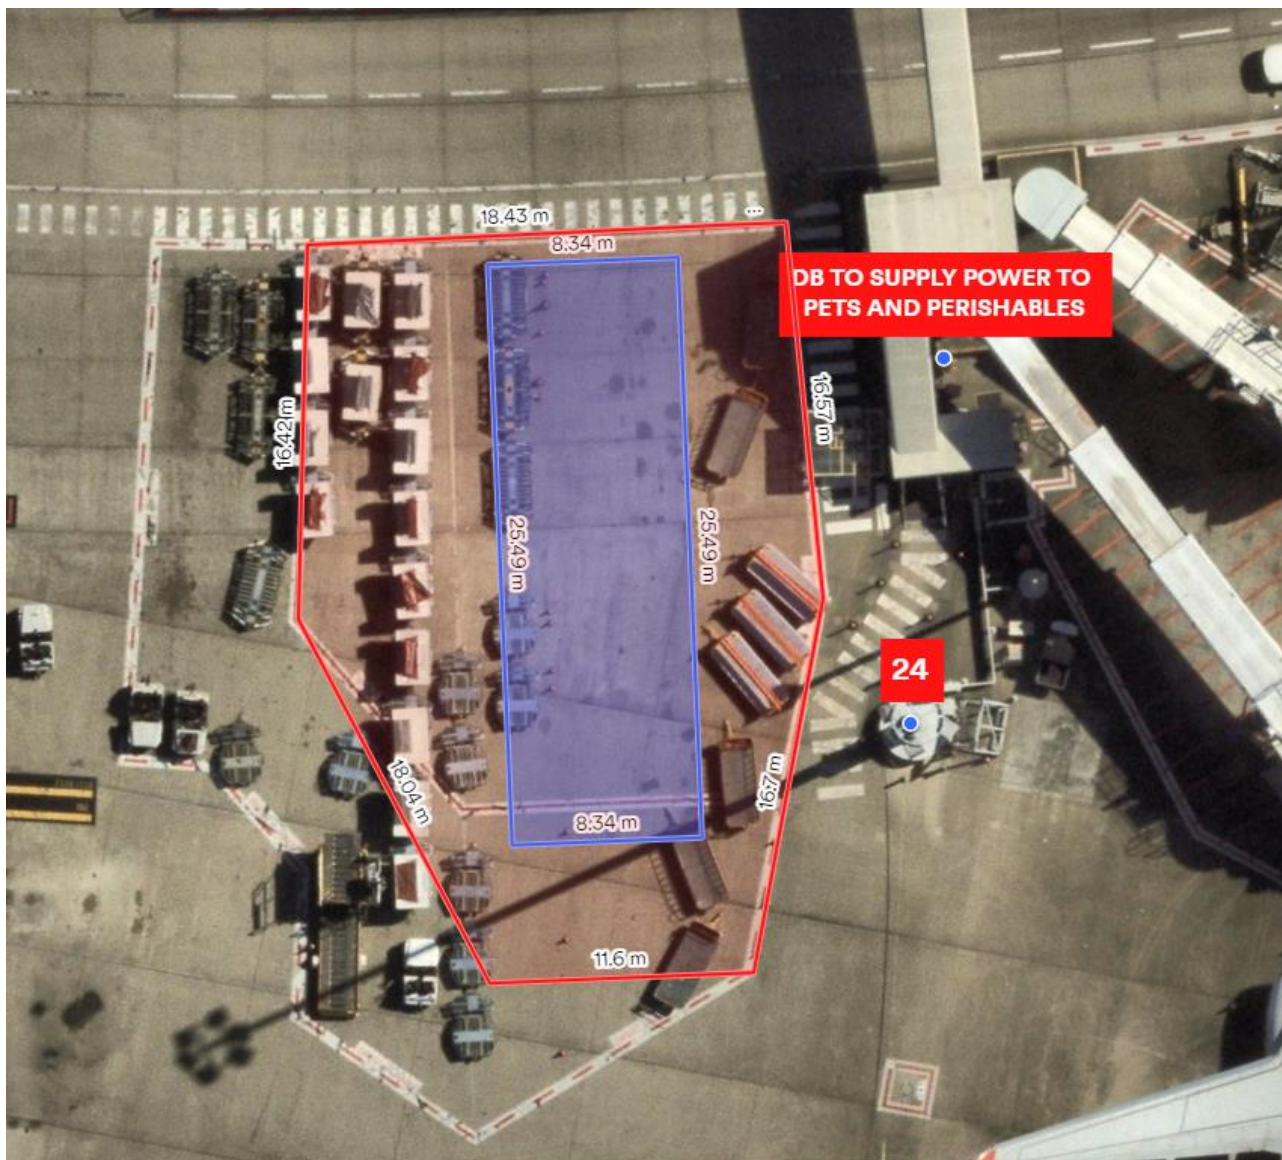

On Tuesday Evening 10/11/2024 all GSE will need to be relocated from the following area so Moreton hire can establish a construction zone. Please ensure all staff are aware.

For more information:

Patrick, Fitzgerald on 0479198373 or email: Patrick.fitzgerald@bne.com.au
www.bne.com.au/projects